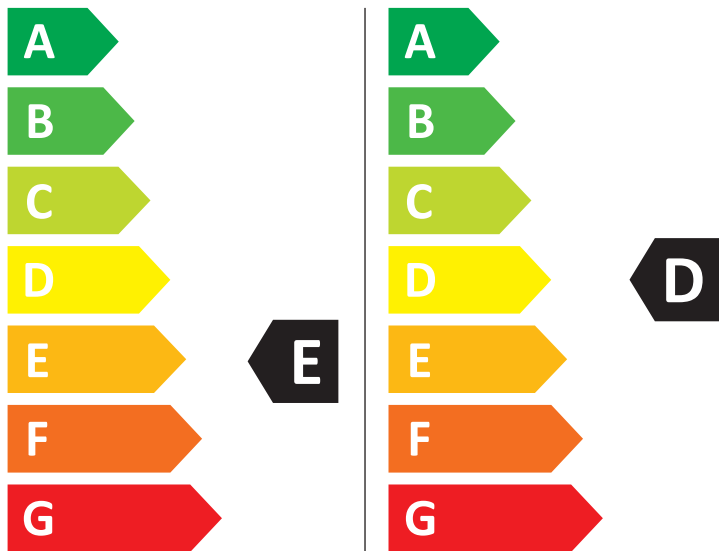

# ENERG

SAMSUNG

WD70TA046BH

🚰 267 kWh/100

💧 69 kWh/100

4,0 kg 7,0 kg

70 L 45 L

6:32 3:28

**A**BCDEFG

72 dB **A**BCD

2019/2014