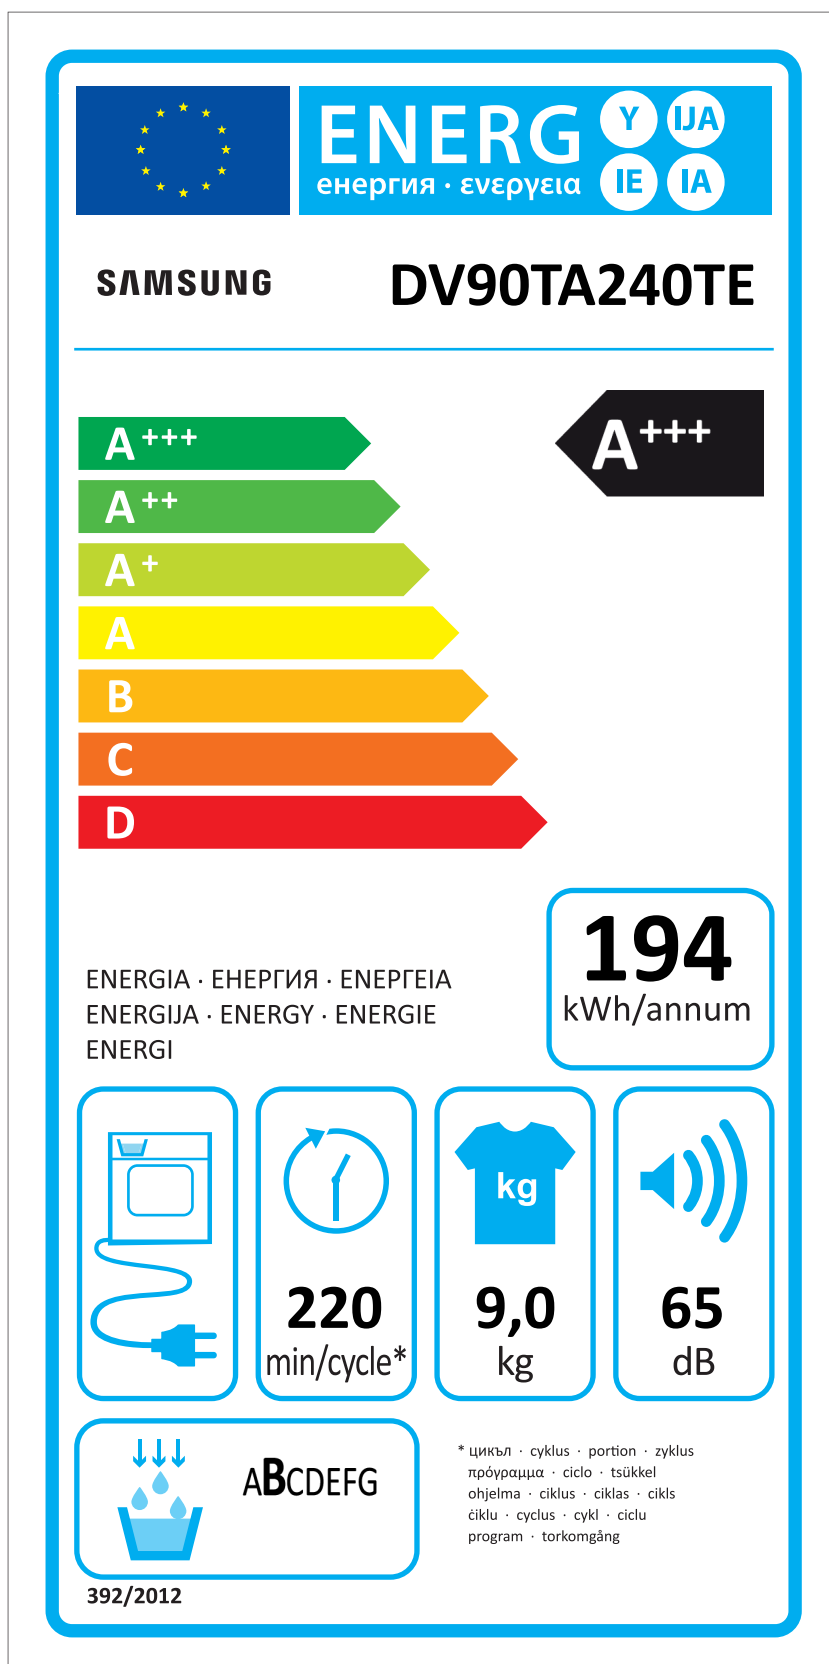

ERP LABEL ENERGY (DRYER CONDENSER TYPE)

CODE : DC68-03225C
Size : 110 x 220 (mm)
Material : ART