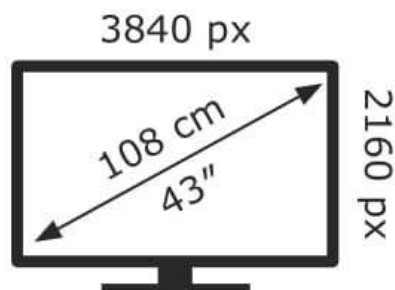

ENERG

TCL

43P610X1

44 kWh/1000h

ABCDEF**G**

61 kWh/1000h

2019/2013