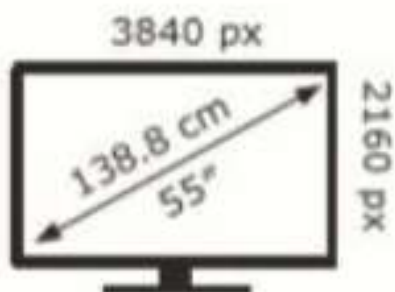

ENERG

MI

L55M6-6AEU

84 kWh/1000h

ABCDEF **G**

115 kWh/1000h

2019/2013