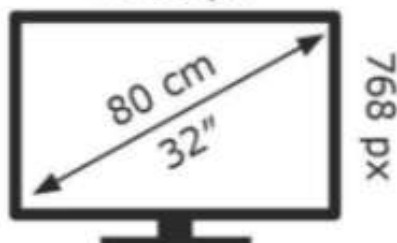

ENERG

TCL

32S615X1

29 kWh/1000h

ABCDEF**G**

45 kWh/1000h

1366 px

2019/2013