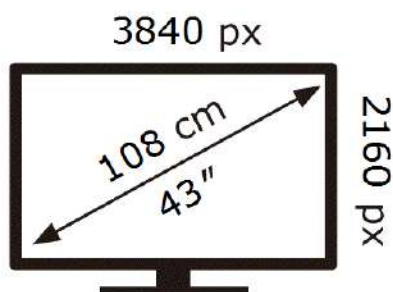

ENERGY

SAMSUNG

QE43LS03AAU

73 kWh/1000h

ABCDEF **G**

111 kWh/1000h

2019/2013