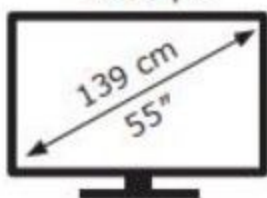

ENERG

HITACHI

55HAK5350

82 kWh/1000h

ABCDEF**G**

82 kWh/1000h

3840 px

2160 px