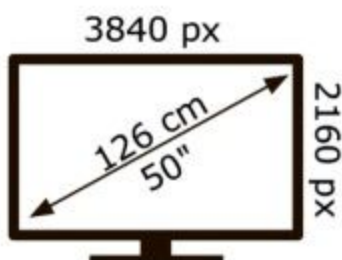

ENERGY

HITACHI

50HK5300

71 kWh/1000h

ABCDEF **G**

98 kWh/1000h

50598771