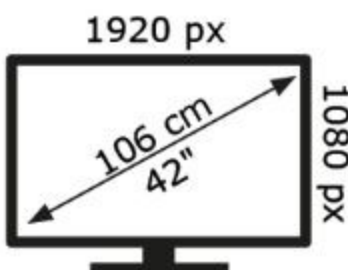

ENERG

HITACHI

42HE4300

40 kWh/1000h

ABCDEF **G**

60 kWh/1000h

50619298

2019/2013