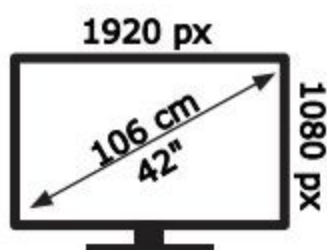

# ENERGY

**HITACHI**

42HAE4351

**40** kWh/1000h

ABCDEF**G**

**40** kWh/1000h

2019/2013

50619302