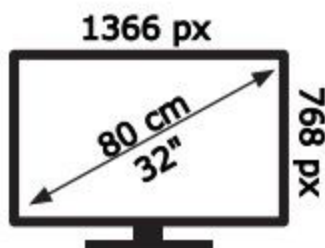

ENERGY

HITACHI

32HAE2351

32 kWh/1000h

ABCDEF**G**

32 kWh/1000h

50596294

2019/2013