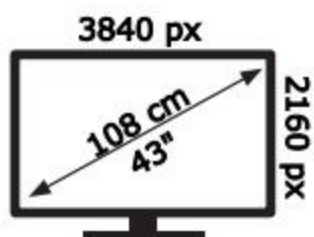

ENERG

HITACHI

43HAK5360

54 kWh/1000h

ABCDEF **G**

54 kWh/1000h

2019/2013

50620331