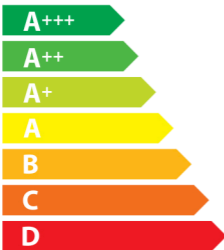

FSMD508YL

**A**

**48**

kWh/annum

**A**BCDEFG

**A**BCDEFG

ABC **D** EFG

**65** dB