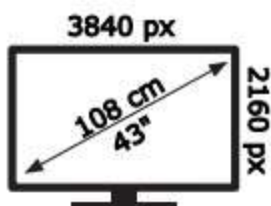

ENERG

TOSHIBA

43UA2063DG

54 kWh/1000h

ABCDEF **G**

54 kWh/1000h

50596570