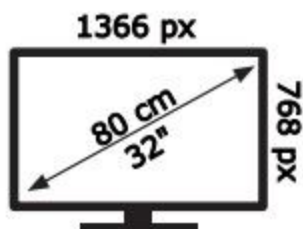

ENERG

TOSHIBA

32W2163DG

32 kWh/1000h

ABCDEF **G**

45 kWh/1000h

50597023

2019/2013