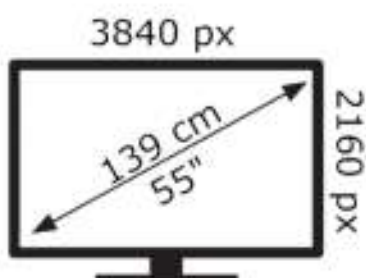

ENERG

HITACHI

55HK5300W

82 kWh/1000h

ABCDEF **G**

123 kWh/1000h

2019/2013

50598767