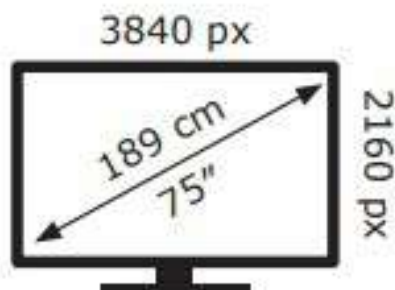

ENERG

TCL

75C635X1

160 kWh/1000h

ABCDEF**G**

240 kWh/1000h

2019/2013