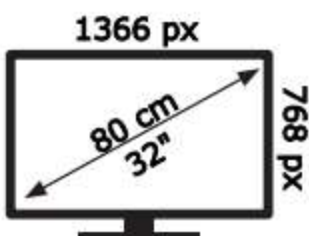

ENERG

TELEFUNKEN

32TH5450

32 kWh/1000h

ABCDEF **G**

45 kWh/1000h

50639204

2019/2013