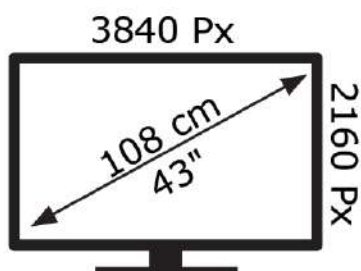

ENERG

HITACHI

43HK6100W

54 kWh/1000h

ABCDEF **G**

88 kWh/1000h

2019/2013

50550076