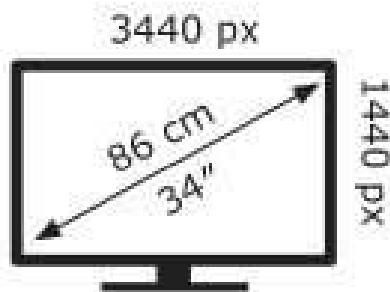

ENERG

IIYAMA CORPORATION

GB3467WQSU-B1

39 kWh/1000h

ABCDEF**G**

71 kWh/1000h

2019/2013