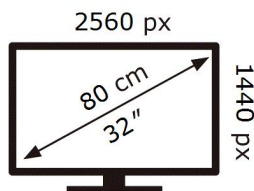

ENERGY

SAMSUNG

C32G55TQWR

40 kWh/1000h

ABCDEF **G**

HDR

54 kWh/1000h

2019/2013